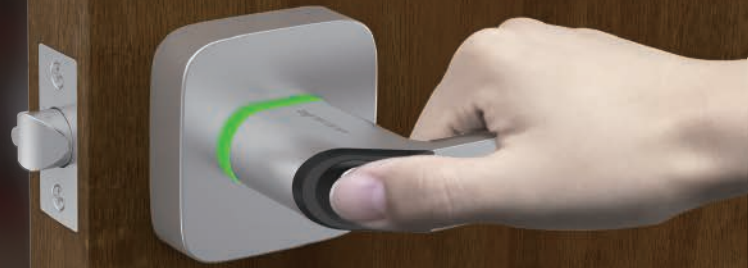

ultralba

UL1

BLUETOOTH ENABLED,
FINGERPRINT AND KEY FOB
SMART LOCK

Simplify Your Safety

What is Ultraloq UL1?

Ultraloq UL1 is a smart lever lock designed to be "Real Keyless" for maximum flexibility and convenience. User can use fingerprint, key fob or smartphone to unlock the door. With Ultraloq Bridge, you can share Ekey to grant temporary access to guests wherever you are. In addition, Ultraloq app keeps a log of who's entered the door and when for your monitoring.

How Does Ultraloq Work For You?

Home

Ideal for vacation home, front door, home to garage door, home office, storage room, wine cellar, gun room etc where privacy and security matter.

Airbnb Host

With Ultraloq UL1 and Bridge, you can share a temporary access to your guest for a specific time period without physically being there. Ultraloq UL1 works perfectly for hosts of both entire home and private rooms.

Dual Battery System

Powered by 2 sets of 2 AA batteries separately. You can just replace 2 batteries from exterior handle in case battery runs out.

DIY Installation

No wiring required. No drilling for American standard doors. Just 5 screws.

More Features

Remote Access

With Bridge, you can unlock or share Ekey to your guests remotely.

Less is More

Ultraloq UL1 was thoughtfully designed with style and functionality in mind.

Up to 12 Months Battery Life