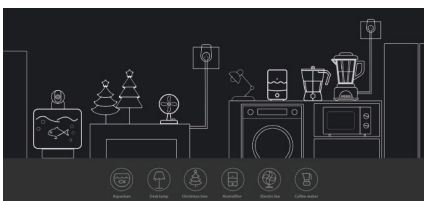

Power Saved = Money Saved

The SP3 allows you to freely and easily control your household appliances, to efficiently and effectively reduce long term power consumption, so you can save the Earth and your money at the same time!