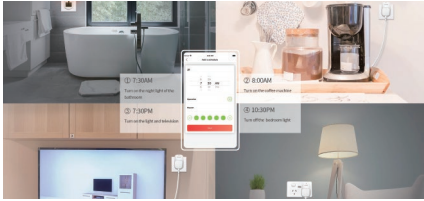

### What it does

Beli SP3 is a smart Wi-Fi Plug. It can turn electronics on or off from anywhere with your smartphone using the Beli app; schedule the Smart Plug to automatically switch on and off when away or set a Scene for controlling many devices with a single button. The SP3 works directly with Amazon Alexa and Google Assistant to manage your devices through Voice Control; works with a secured 2.4GHz wireless network without the need for a separate hub.

## APP Management from Any Location

Whether you're relaxing on the couch, or vacationing in the Caribbean, the app grants you full-access to your home network, so you can manage your household right on your mobile phone.

## Easy and Efficient Smart-Home Management

Stay in control, by creating a scheduled power-plan, so whether you're turning off the porch light at dawn, starting the coffee maker while in the shower, or turning the lights back on at dusk, you make the rules.