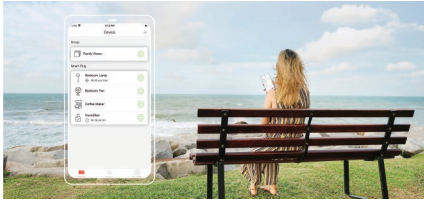

### What it does

Beli SP3 is a smart Wi-Fi Plug. It can turn electronics on or off from anywhere with your smartphone using the Beli app; schedule the Smart Plug to automatically switch on and off when away or set a Scene for controlling many devices with a single button. The SP3 works directly with Amazon Alexa and Google Assistant to manage your devices through Voice Control; works with a secured 2.4GHz wireless network without the need for a separate hub.

## APP Management from Any Location

Whether you're relaxing on the couch, or vacationing in the Caribbean, the app grants you full-access to your home network, so you can manage your household right on your mobile phone.