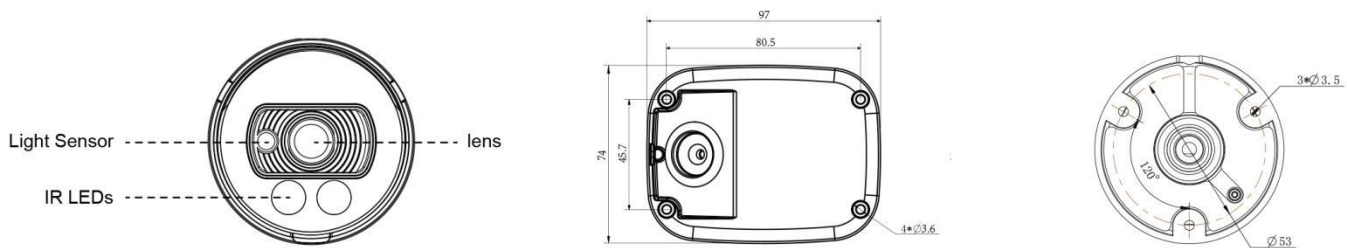

H.265+ Vandal-proof Mini Bullet Network Camera

Structure Diagrams

Junction Box Version

Cable Out Version

Units: mm

Accessories Support

A01 Pole Mount

Weight: 720g
Dimensions: 170*51.5*152.6mm

A02 Internal Corner Bracket

Weight: 540g
Dimensions: 170*23.2*205.3mm

A03 External Corner Bracket

Weight: 900g
Dimensions: 170*152.6*76.3mm

Milesight Technology Co.,Ltd. | www.milesight.com

Contact Us: sales@milesight.com support@milesight.com