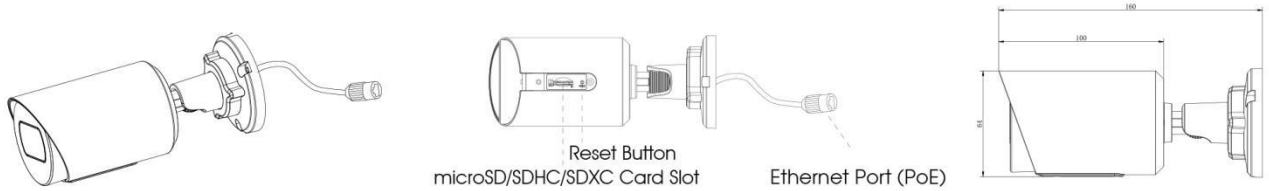

H.265+ Vandal-proof Mini Bullet Network Camera

Structure Diagrams

Junction Box Version

Cable Out Version

Units: mm

Accessories Support

A01 Pole Mount

Weight: 720g
Dimensions: 170*51.5*152.6mm

A02 Internal Corner Bracket

Weight: 540g
Dimensions: 170*23.2*205.3mm

A03 External Corner Bracket

Weight: 900g
Dimensions: 170*152.6*76.3mm

Milesight Technology Co.,Ltd. | www.milesight.com

Contact Us: sales@milesight.com support@milesight.com