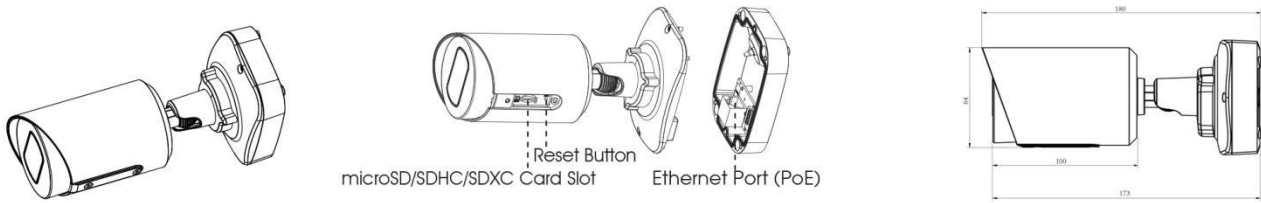

H.265+ Vandal-proof Mini Bullet Network Camera

Structure Diagrams

Junction Box Version